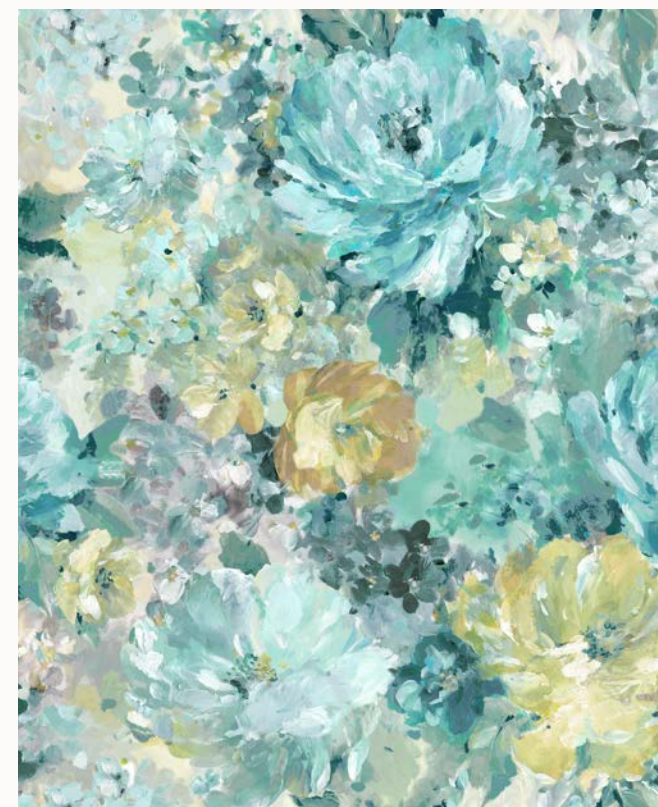

WINTER

PRISM IV

**P R I S M I V**

This pattern is available for purchase on any of the wallpaper substrates feather/ line/ smooth.

ALOCASIA / AUBURN

ALOCASIA / GOLDEN PALM

ALOCASIA / MINERAL

ALOCASIA / MALLARD

This pattern is available for purchase on any of the wallpaper substrates feather/ line/ smooth.

SHAMEROCK / FROSTY GREEN

SHAMEROCK / GLACIER

SHAMEROCK / MARINE BLUE

SHAMEROCK / TAPIOCA

This pattern is available for purchase on any of the wallpaper substrates feather/ line/ smooth.

FICUS / PACIFIC

FICUS / DUSKY CITRON

FICUS / FROZEN DEW

FICUS / FERN

FICUS / SCARLET

This pattern is available for purchase on any of the wallpaper substrates feather/ line/ smooth.

FLORA / MARINE BLUE

FLORA / ATLANTIC

GIARDINO / OAK

This pattern is available for purchase on any of the wallpaper substrates feather/ line/ smooth.

MONARDA / AUTUMN

MONARDA / IVY

MONARDA / LAGOON

MONARDA / MACAROON

MONARDA / SPRUCE

This pattern is available for purchase on any of the wallpaper substrates feather/ line/ smooth.