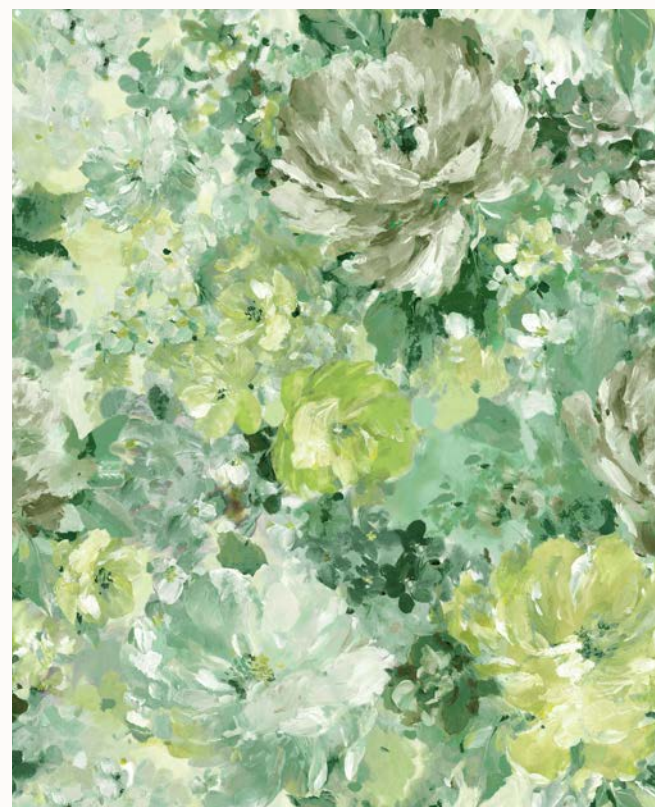

MONARDA / IVY