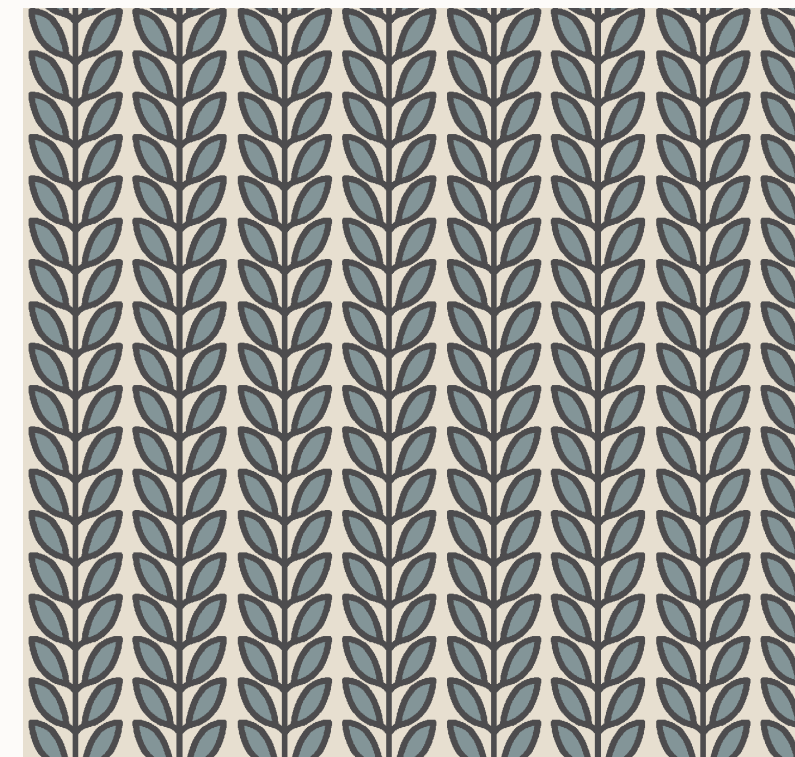

W A M A

P R I S M I I I

PRISM III

This pattern is available for purchase on any of the wallpaper substrates feather/ line/ smooth.

Daria Dove

Daria Mustard Gold

Daria Wasabi

Daria Watercress

Daria Kelp

This pattern is available for purchase on any of the wallpaper substrates feather/ line/ smooth.

Ibuki / Gray Mist

Ibuki / Misted Yellow

Ibuki / Paprika

Ibuki / Sandshell

Ibuki / Castelrock

Ibuki / Eucalyptus

This pattern is available for purchase on any of the wallpaper substrates feather/ line/ smooth.

Kobe / Angora

Kobe / Aqua

Kobe / Caramel

Kobe / Drizzle

Kobe / Gunmetal

Kobe / Meadow

This pattern is available for purchase on any of the wallpaper substrates feather/ line/ smooth.

Koyo / Aqua

Koyo / Mustard Gold

Koyo / Oatmeal

Koyo / Paprika

Koyo / Wild Dove

Koyo / Wood Ash

This pattern is available for purchase on any of the wallpaper substrates feather/ line/ smooth.

Miho Apricot