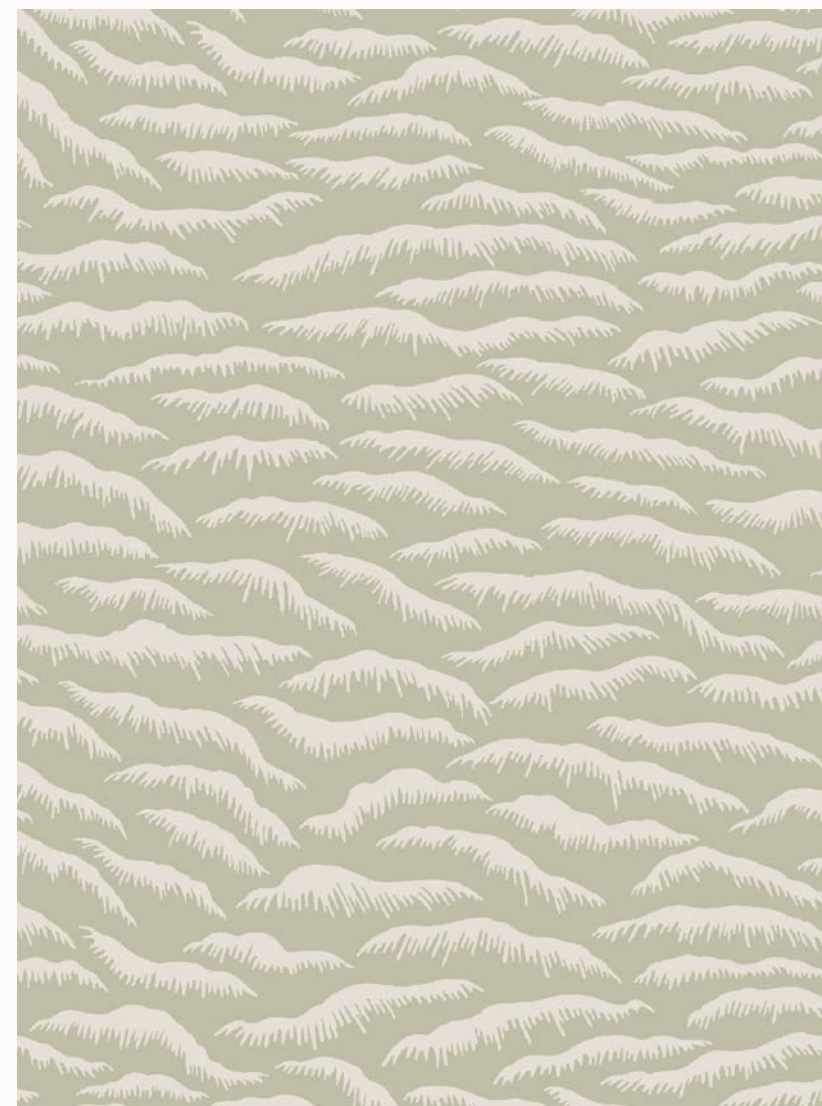

W A M A

P R I S M I I I

PRISM III

This pattern is available for purchase on any of the wallpaper substrates feather/ line/ smooth.

Daria Dove

Daria Mustard Gold

Daria Wasabi

Daria Watercress

Daria Kelp

This pattern is available for purchase on any of the wallpaper substrates feather/ line/ smooth.

Ibuki / Gray Mist

Ibuki / Misted Yellow

Ibuki / Paprika

Ibuki / Sandshell

Ibuki / Castelrock

Ibuki / Eucalyptus

This pattern is available for purchase on any of the wallpaper substrates feather/ line/ smooth.

Kobe / Angora

Kobe / Aqua

Kobe / Caramel

Kobe / Drizzle

Kobe / Gunmetal

Kobe / Meadow

This pattern is available for purchase on any of the wallpaper substrates feather/ line/ smooth.

Koyo / Aqua

Koyo / Mustard Gold

Koyo / Oatmeal

Koyo / Paprika

Koyo / Wild Dove

Koyo / Wood Ash

This pattern is available for purchase on any of the wallpaper substrates feather/ line/ smooth.

Miho Apricot