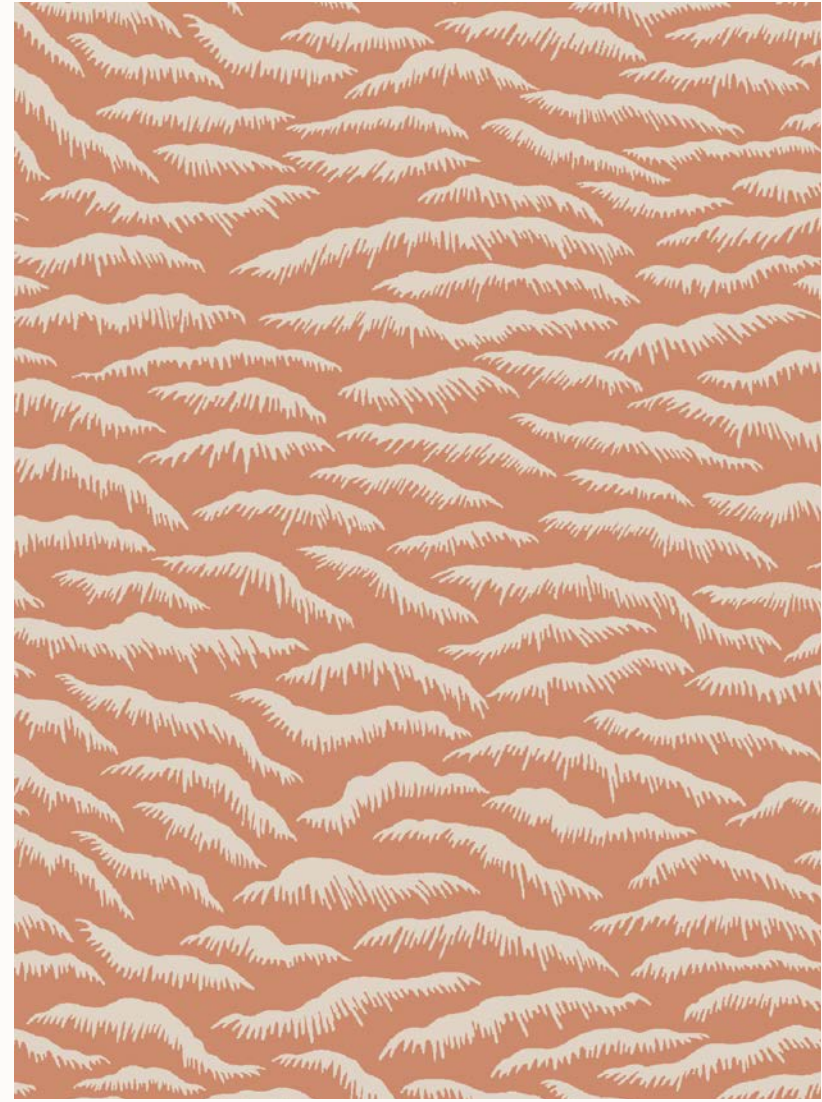

W A M A

P R I S M I I I

PRISM III

This pattern is available for purchase on any of the wallpaper substrates feather/ line/ smooth.

Daria Dove

Daria Mustard Gold

Daria Wasabi

Daria Watercress

Daria Kelp

This pattern is available for purchase on any of the wallpaper substrates feather/ line/ smooth.

Ibuki / Gray Mist

Ibuki / Misted Yellow

Ibuki / Paprika

Ibuki / Sandshell

Ibuki / Castelrock

Ibuki / Eucalyptus

This pattern is available for purchase on any of the wallpaper substrates feather/ line/ smooth.

Kobe / Angora

Kobe / Aqua

Kobe / Caramel

Kobe / Drizzle

Kobe / Gunmetal

Kobe / Meadow

This pattern is available for purchase on any of the wallpaper substrates feather/ line/ smooth.

Koyo / Aqua

Koyo / Mustard Gold

Koyo / Oatmeal

Koyo / Paprika

Koyo / Wild Dove

Koyo / Wood Ash

This pattern is available for purchase on any of the wallpaper substrates feather/ line/ smooth.

Miho Apricot