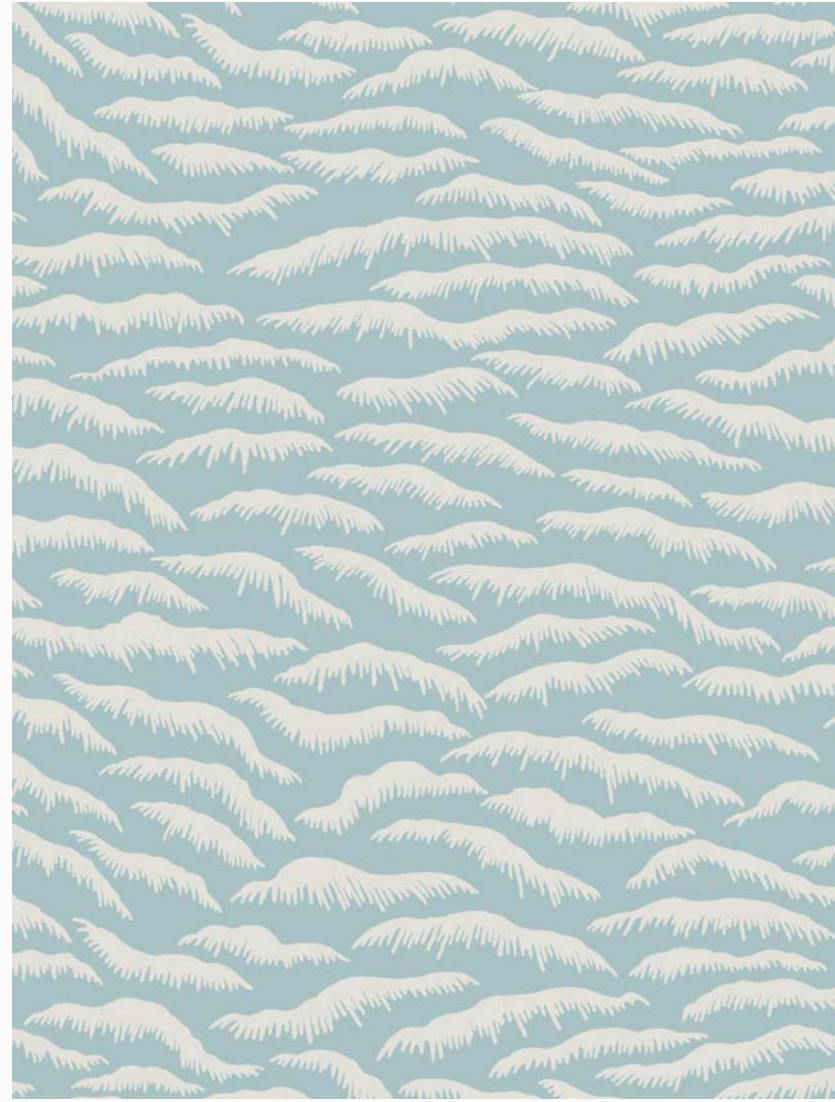

W A M A

P R I S M I I I

PRISM III

This pattern is available for purchase on any of the wallpaper substrates feather/ line/ smooth.

Daria Dove

Daria Mustard Gold

Daria Wasabi

Daria Watercress

Daria Kelp

This pattern is available for purchase on any of the wallpaper substrates feather/ line/ smooth.

Ibuki / Gray Mist

Ibuki / Misted Yellow

Ibuki / Paprika

Ibuki / Sandshell

Ibuki / Castelrock

Ibuki / Eucalyptus

This pattern is available for purchase on any of the wallpaper substrates feather/ line/ smooth.

Kobe / Angora

Kobe / Aqua

Kobe / Caramel

Kobe / Drizzle

Kobe / Gunmetal

Kobe / Meadow

This pattern is available for purchase on any of the wallpaper substrates feather/ line/ smooth.