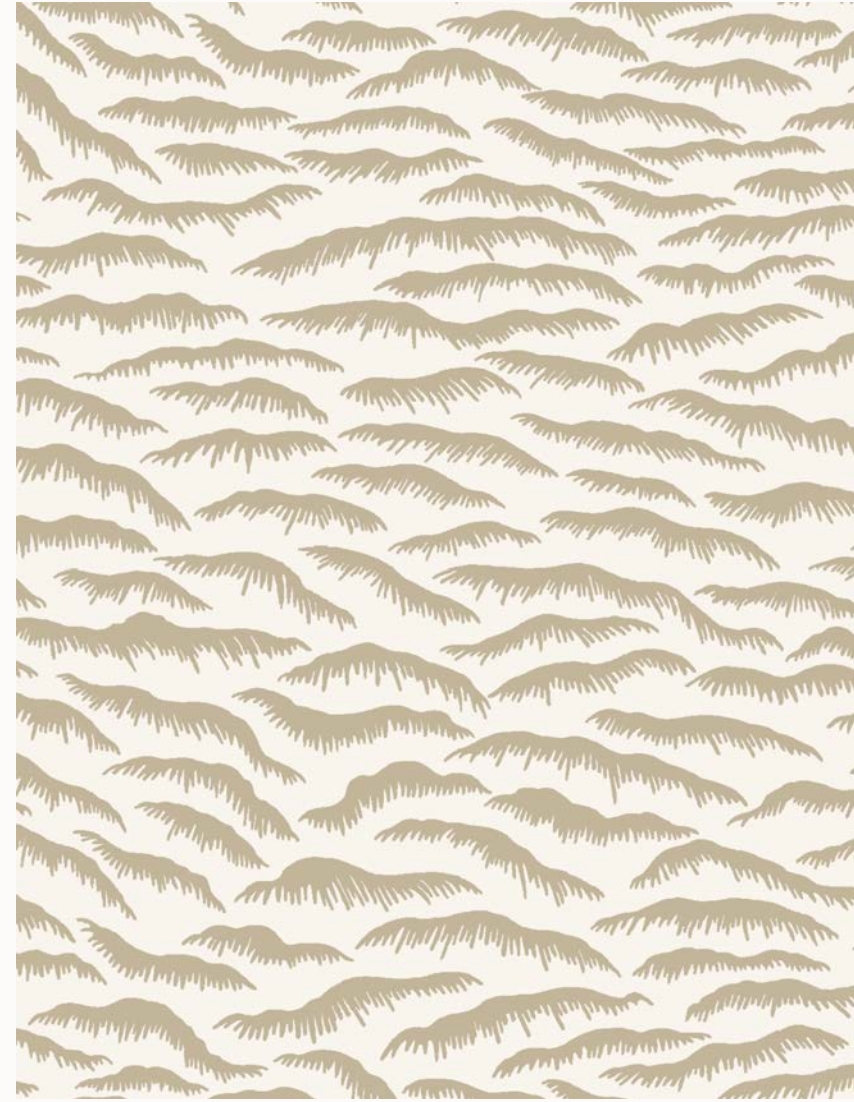

W A M A

P R I S M I I I

PRISM III

This pattern is available for purchase on any of the wallpaper substrates feather/ line/ smooth.

Daria Dove

Daria Mustard Gold

Daria Wasabi

Daria Watercress

Daria Kelp

This pattern is available for purchase on any of the wallpaper substrates feather/ line/ smooth.

Ibuki / Gray Mist

Ibuki / Misted Yellow

Ibuki / Paprika

Ibuki / Sandshell

Ibuki / Castelrock

Ibuki / Eucalyptus

This pattern is available for purchase on any of the wallpaper substrates feather/ line/ smooth.

Kobe / Angora

Kobe / Aqua

Kobe / Caramel

Kobe / Drizzle

Kobe / Gunmetal

Kobe / Meadow

This pattern is available for purchase on any of the wallpaper substrates feather/ line/ smooth.